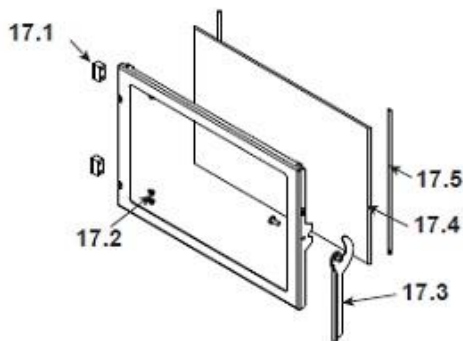

ITEM	DESCRIPTION	COMMENTS	PART NUMBER
11	Exhaust Combustion Blower, 45 CFM		812-4400
	Gasket, Exhaust Combustion Blower (between...)	...Housing & Stove	240-0812
		...Motor & Housing	812-4710
12	Ashcatcher - Must specify color	Black	413-0010BK
		Porcelain Color	413-0010POR
		Powder Coat	413-0010PWD
13	Face	Black	413-0030BK
		Porcelain Color	413-0030POR
		Powder Coat	413-0030PWD

#14 Door Assembly

14	Door Assembly		SRV7021-007
14.1	Hinge, Female		450-2910
14.2	Door Frame		SRV7021-114
	Gasket, Tadpole, 3/8	10 ft.	842-5130
14.3	Screw, Pan Head Philips, 10/32 x 1/4	Pkg of 24	229-1230/24
14.4	Screw, Machine Screw 1/4-20 x 5/8	Pkg of 24	220-0440/24
14.5	Door Latch Assembly		7021-006
14.6	Glass Assembly (w/gasket) 17-1/4" W x 11-5/8" H		7001-038
14.7	Retainer, Rope		7001-192
	Tape, 1/2" X 1/16, 10 Ft	10 ft.	240-0290/10
	Tape, Door Corner	1 ft.	SRV7027-227
15	Ash Drawer Front		SRV7021-138
16	Ash Drawer Gasket		SRV7021-139
17	Ash Drawer		SRV7021-140
18	Igniter Access Plate		SRV413-0380
19	Convection Blower, 150 CFM		812-4900
20	Shroud, Convection Blower		SRV413-0300
21	Cast Retainer Lower Right Assembly		SRV7021-021