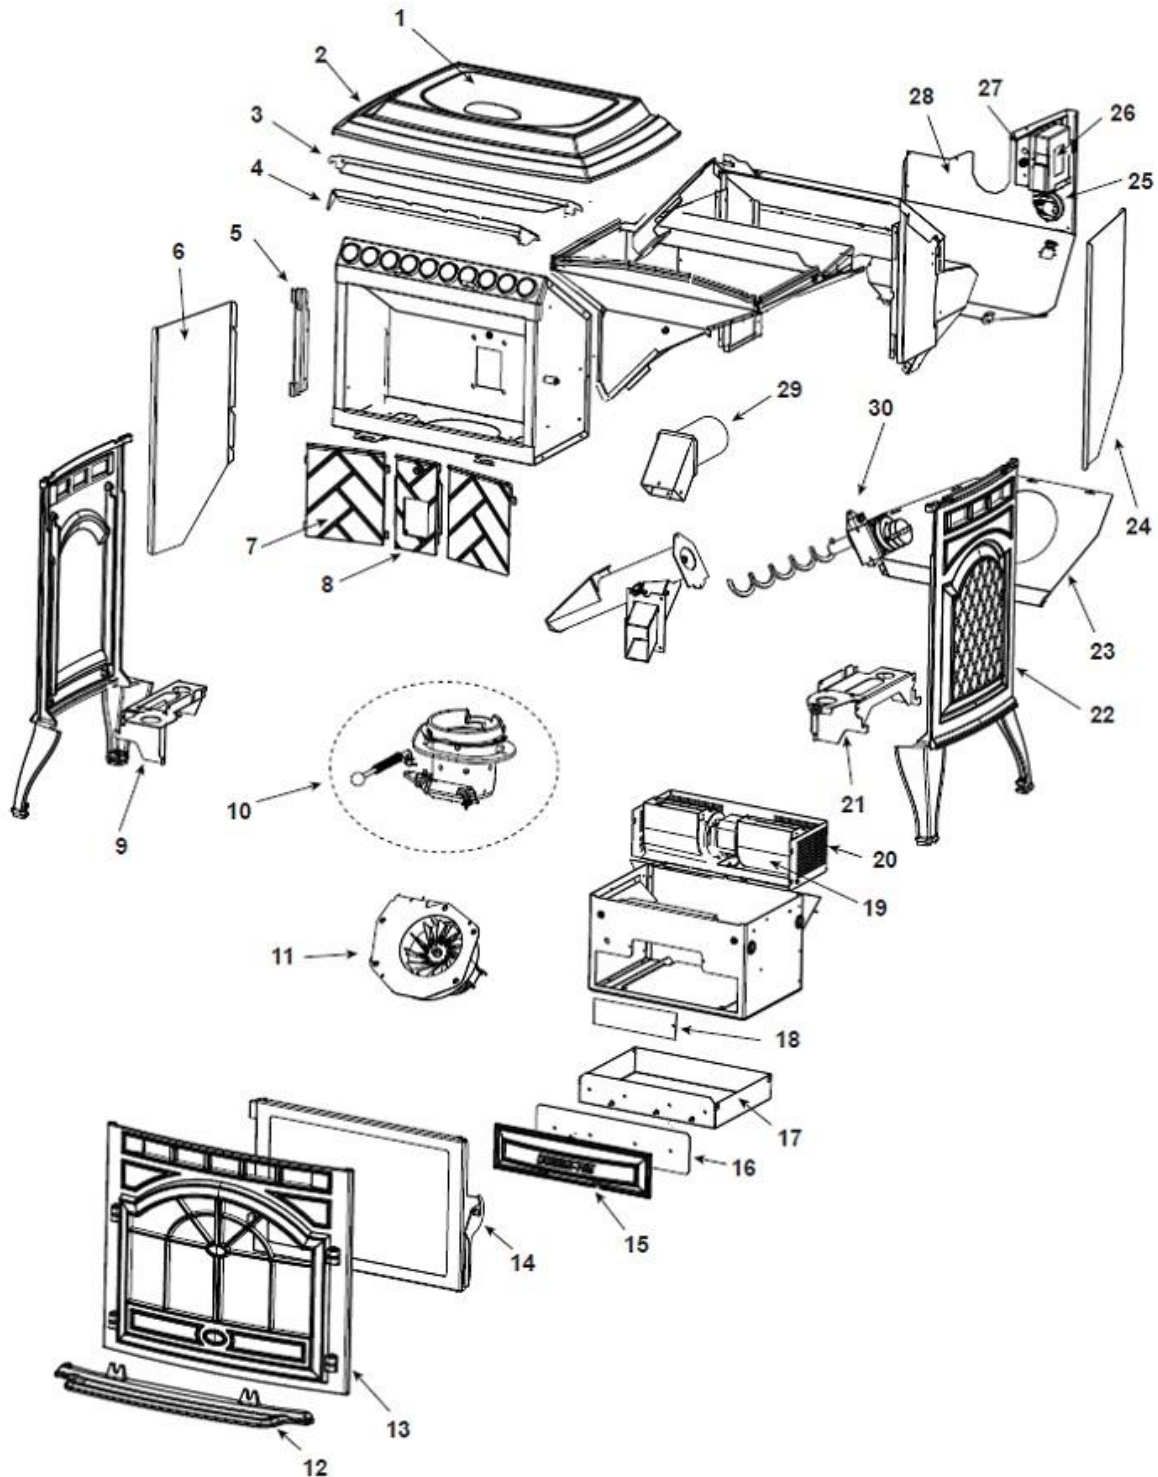

Quadra-Fire Castile

CASTILE-CSB-B, , CASTILE-MBK-B, CASTILE-PMH-B

CASTILE-CWL-B (Oct 2009 thru June 2011)

Woodman's Parts Plus  
[www.woodmanspartsplus.com](http://www.woodmanspartsplus.com)

ITEM	DESCRIPTION	COMMENTS	PART NUMBER
1	Hopper Lid Assembly	Black	SRV7021-022MBK
		Mahogany	SRV7021-022PMH
		Sienna Bronze	SRV7021-022CSB
		Willow	SRV7021-022CWL
	Bumper, Rubber	Pkg of 12	SRV224-0340/12
	Magnet Round		SRV7000-140
2	Top	Black	7021-101MBK
		Mahogany	7021-101PMH
		Sienna Bronze	7021-101CSB
		Willow	7021-101CWL
3	Cast Retainer Upper		SRV7021-141
4	Convection Air Director		SRV7021-123
5	Hinge Bracket		SRV7021-115
6	Outer Skin Left		SRV7021-119
7	Brick, Left / Right, Cast		414-0270
8	Brick, Center, Cast		414-0260
9	Cast Retainer Lower Left Assembly		SRV7021-018
<b>#10 Firepot Assembly and Associated Parts</b>			
<p>The diagram shows an exploded view of the firepot assembly. Part 10.1 is a pull rod assembly with a knob. Part 10.2 is a wing thumb screw. Part 10.3 is a heating element assembly (loop igniter). Part 10.4 is the firepot assembly, which includes a bushing (10.4), floor (414-0290), gasket (240-0930), nut (226-0090/25), and bolt (225-0120/25). Part 10.5 is a thermocouple cover, 10.6 is the thermocouple, and 10.7 is the thermocouple clamp.</p>			
10.1	Pull Rod Assembly		SRV7021-005
	Knob, Ash Dump Control Rod		832-3020
	Spring, Firepot		200-2050
10.2	Wing Thumb Screw 8-32 x 1/2	Pkg of 24	7000-223/24
10.3	Heating Element Assembly 18" (Loop Igniter)	Pkg of 10	SRV7000-462/10
10.4	Firepot Assembly		SRV414-5200
	Bushing, Firepot		410-8320
	Floor, Firepot		414-0290
	Gasket, Firepot		240-0930
	Nut, Lock 1/4-20	Pkg of 25	226-0090/25
	Bolt, Firepot, 1-1/4" Long	Pkg of 25	225-0120/25
10.5	Thermocouple Cover	Pkg of 10	812-4920
10.6	Thermocouple		812-4470
10.7	Thermocouple Clamp		SRV7001-203